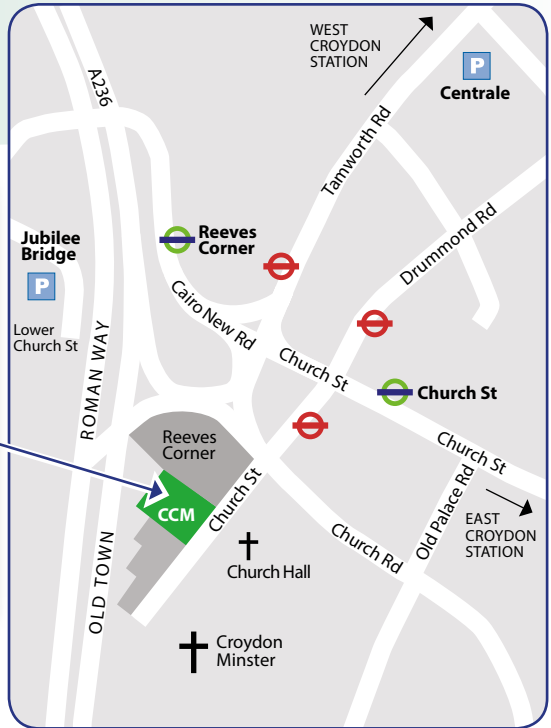

BUS STOPS

The closest stops are:
**157, 264, 407,
410, 455**

The closest stops are:

- **Reeves Corner**
- **Church Street**

The closest car parks are:

- **Centrale Shopping Centre**
Tamworth Road, CR0 1TY
- **Jubilee Bridge**
Lower Church Street,
CR0 1XF