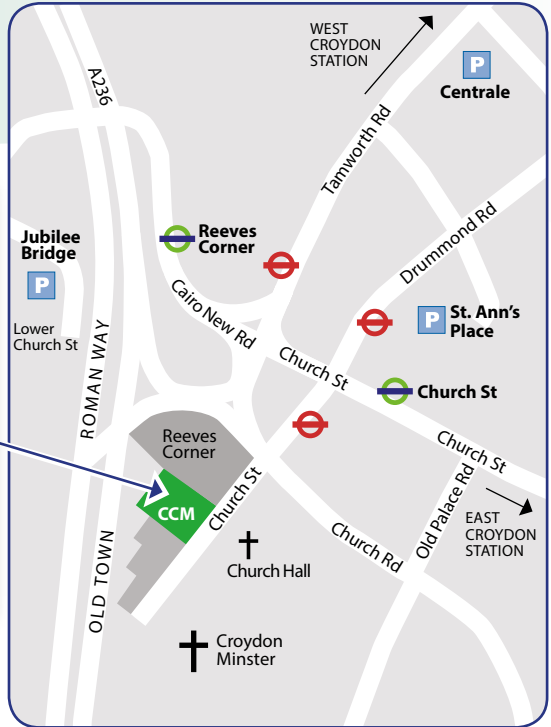

BUS STOPS

The closest stops are:
**157, 264, 407,
410, 455**

The closest stops are:

- **Reeves Corner**
- **Church Street**

The closest car parks are:

- **St Ann's Place**
Tamworth Place, CR0 1XW
- **Centrale Shopping Centre**
Tamworth Road, CR0 1TY
- **Jubilee Bridge**
Lower Church Street,
CR0 1XF